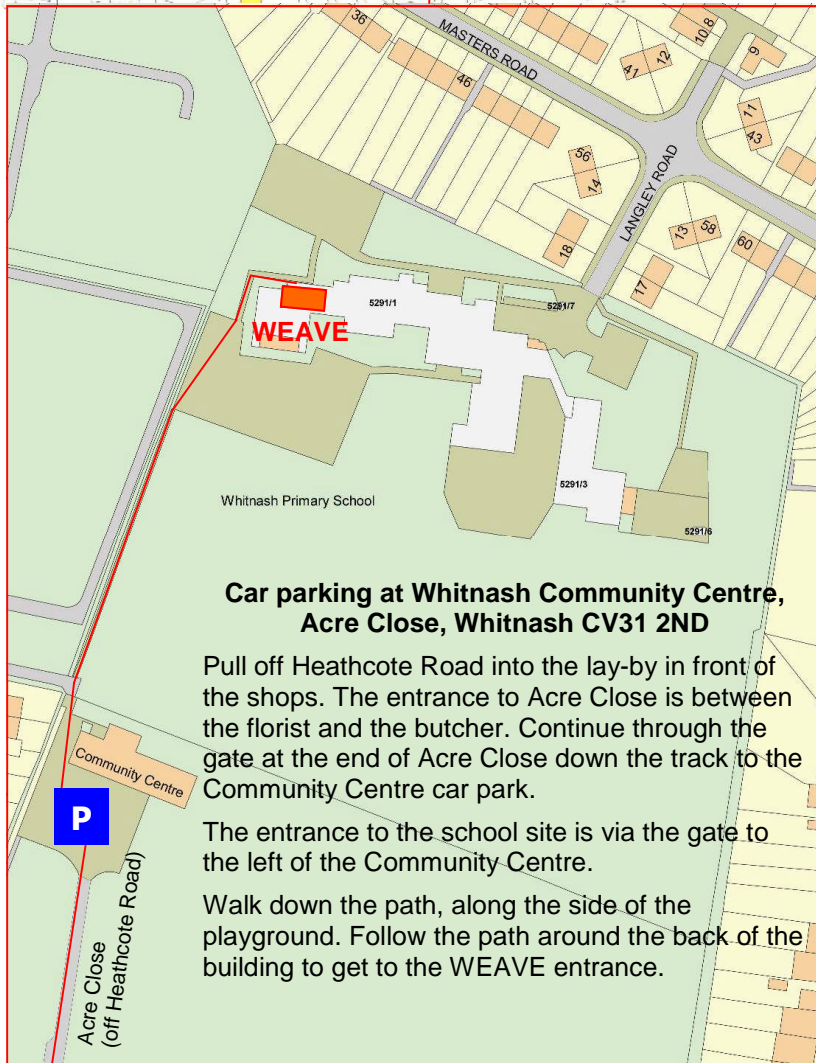

**Parking for workshops at WEAVE  
is at Whitnash Community Centre (see below)  
NO PARKING ON SCHOOL SITE PLEASE**

**Car parking at Whitnash Community Centre,  
Acre Close, Whitnash CV31 2ND**

Pull off Heathcote Road into the lay-by in front of the shops. The entrance to Acre Close is between the florist and the butcher. Continue through the gate at the end of Acre Close down the track to the Community Centre car park.

The entrance to the school site is via the gate to the left of the Community Centre.

Walk down the path, along the side of the playground. Follow the path around the back of the building to get to the WEAVE entrance.