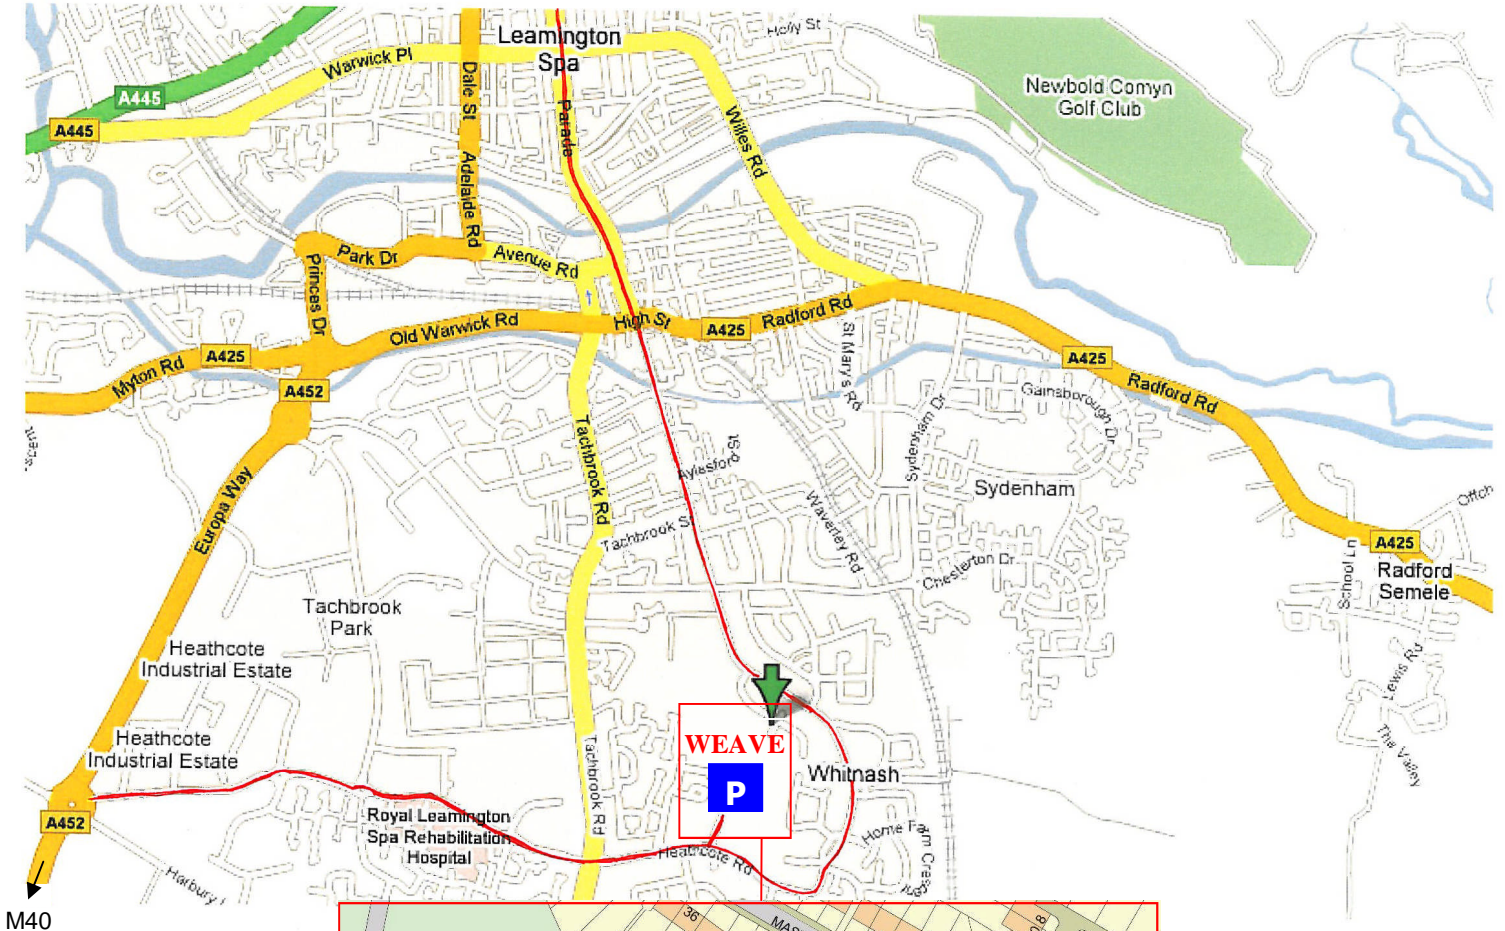

**Parking for workshops at WEAVE  
is at Whitnash Community Centre (see below)  
NO PARKING ON SCHOOL SITE PLEASE**

**Car parking at Whitnash Community Centre,  
Acre Close, Whitnash CV31 2ND**

Pull off Heathcote Road into the lay-by in front of the shops. The entrance to Acre Close is between the florist and the butcher. Continue through the gate at the end of Acre Close down the track to the Community Centre car park.

The entrance to the school site is via the gate to the left of the Community Centre.

Walk down the path, along the side of the playground. Follow the path around the back of the building to get to the WEAVE entrance.